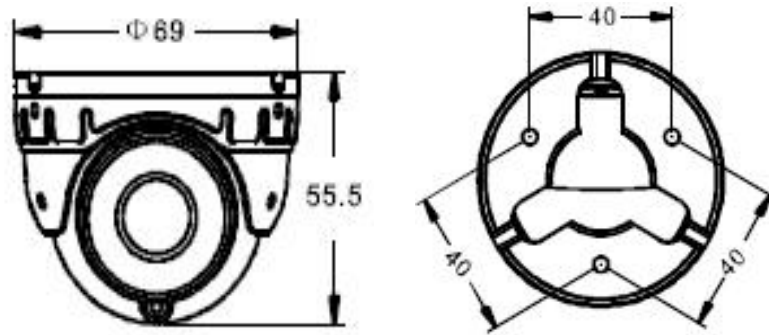

Overview

Streamax AHD mini conch dome camera can provide high resolution image, which can be applied inside the vehicles with anti-vibration features and compact size. User can choose different lenses (2.8mm and 3.6mm optional), with or without audio function, with/without infrared.

Specification

CMOS	1/3 " 1.3M pixel CMOS
Resolution	720P (1.0 MP)
Camera Mode	PAL / NTSC
Minimum illumination	0 Lux when IR on
Sync system	Inter-sync
Scanning system	2:1 interlaced
S/N	≥50dB (AGC off)
Lens	3.6mm, 2.8mm optional
Electronic shutter	Auto
White balance mode	Auto
Color to black	Ext
Gamma Correction	0.45
Audio	(Support band-pass filter) Optional
Video output	AHD standard output, 4-pin aviation cable
IR	(6 IR LEDs, IR distance is about 5 meters) Optional
Power	12V DC ± 10%
Consumption(Max.)	120mA/DC 12V ± 5% (IR on); 70mA/DC12V ± 5% (Without IR)
Working temperature	-40°C ~ 70°C
Weight	205g

Dimension (Unit: mm)

Audio Output

Aviation RS765-4(Female)

- 1---12VDC(+)
- 2---12GND(-)
- 3---AUDIO
- 4---AHD VIDEO

Solution Reference